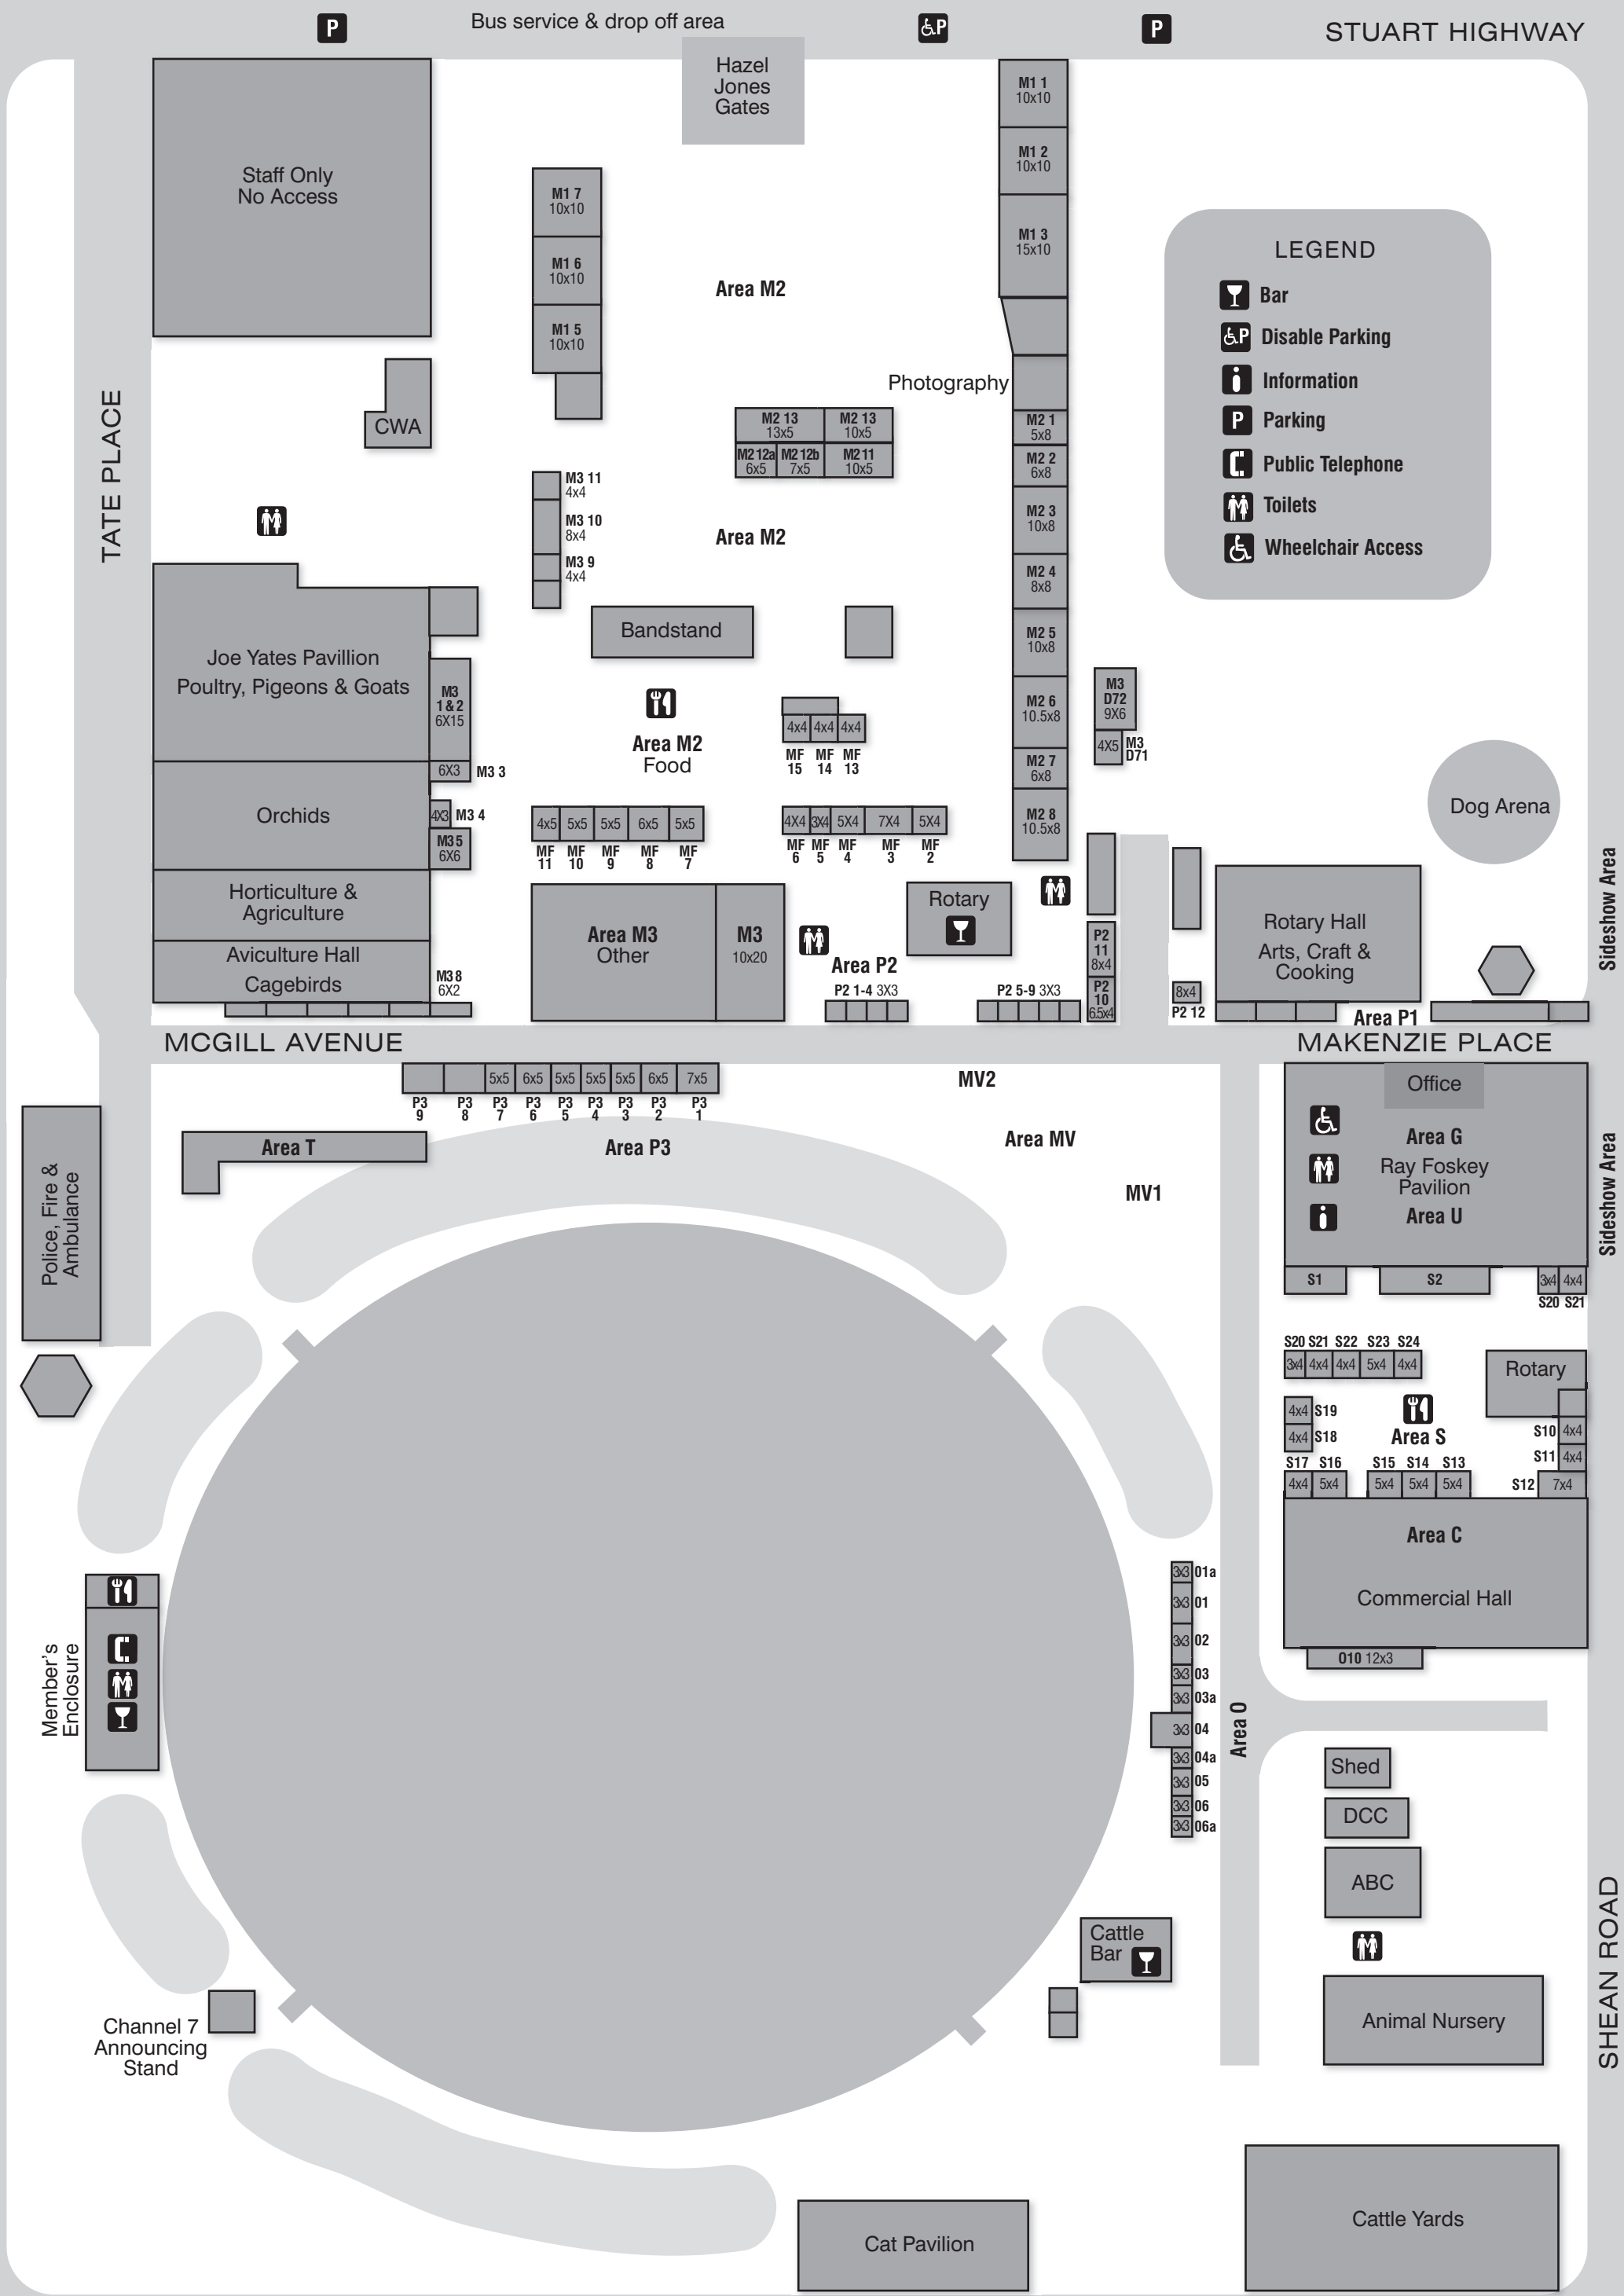

Darwin Showgrounds & Exhibition Centre

LEGEND

- Bar
- Disable Parking
- Information
- Parking
- Public Telephone
- Toilets
- Wheelchair Access

Area P1

Rotary Hall
Arts, Craft & Cooking

Area P1

8x4
P2 12

6.5x4
P2 10

8x4
P2 11

4x5
M3 D71

M3 D72
9x6

M2 8
10.5x8

M2 7
6x8

M2 6
10.5x8

M2 5
10x8

M2 4
8x8

Area G

Ray Foskey Pavilion

Area U

S1 S2 3x4 4x4 S20 S21

S20 S21 S22 S23 S24
3x4 4x4 4x4 5x4 4x4

4x4 S19 4x4 S18 4x4 S17 5x4 S16 5x4 S15 5x4 S14 5x4 S13 S12 7x4

Rotary

Area S

Toilets

Animal Nursery

Cattle Yards

Cat Pavilion

Cattle Bar